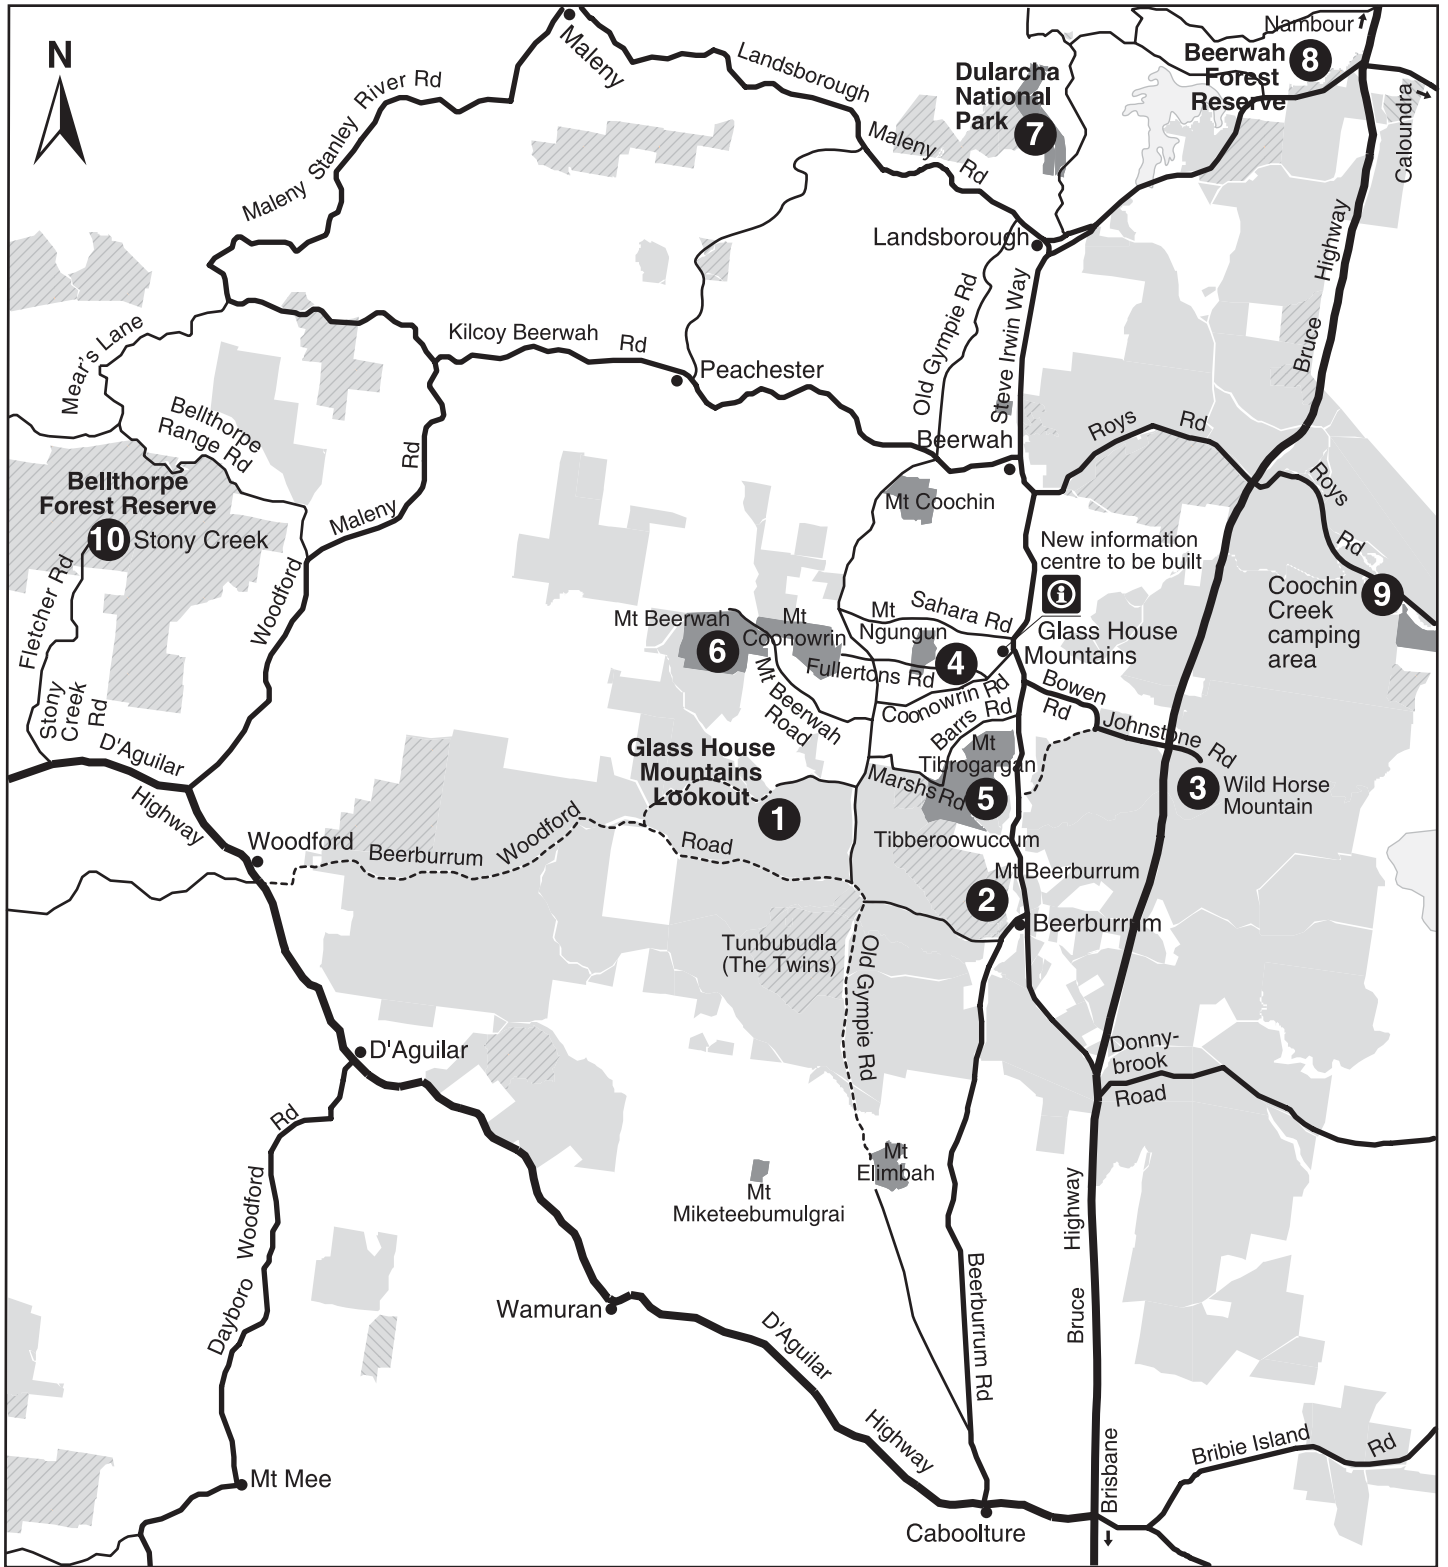

Glass House Mountains and surrounds

May 2007

© State of Queensland, Environmental Protection Agency MA268-1

Legend

- National park
- Conservation park
- Forest reserve
- State forest
- Highway
- Major road
- Minor road
- Gravel road
- Places to visit

Scale
0 2 4km