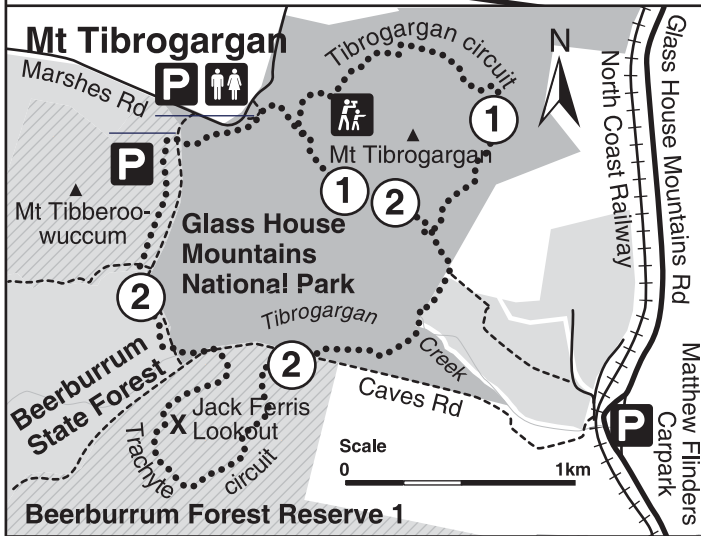

Glass House Mountains walking tracks

May 2007

| Legend | | | |
|--------|-------------------|--|------------------------|
| | National park | | Walking track |
| | Conservation park | | Steep hiking trail |
| | Forest reserve | | Railway |
| | State forest | | Viewpoint |
| | Major road | | Toilets |
| | Minor road | | Parking area |
| | Gravel road | | Sheltered picnic table |
| | Places to visit | | |