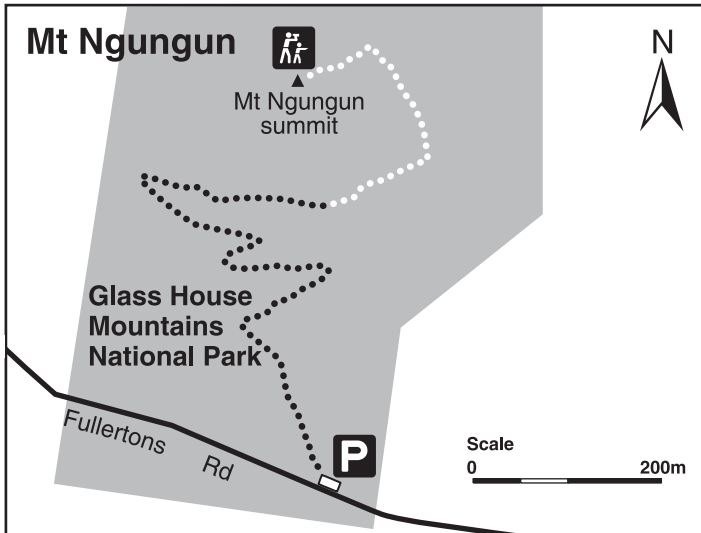

Glass House Mountains walking tracks

May 2007

| Legend | | | |
|--------|-------------------|--|------------------------|
| | National park | | Walking track |
| | Conservation park | | Steep hiking trail |
| | Forest reserve | | Railway |
| | State forest | | Viewpoint |
| | Major road | | Toilets |
| | Minor road | | Parking area |
| | Gravel road | | Sheltered picnic table |
| | Places to visit | | |