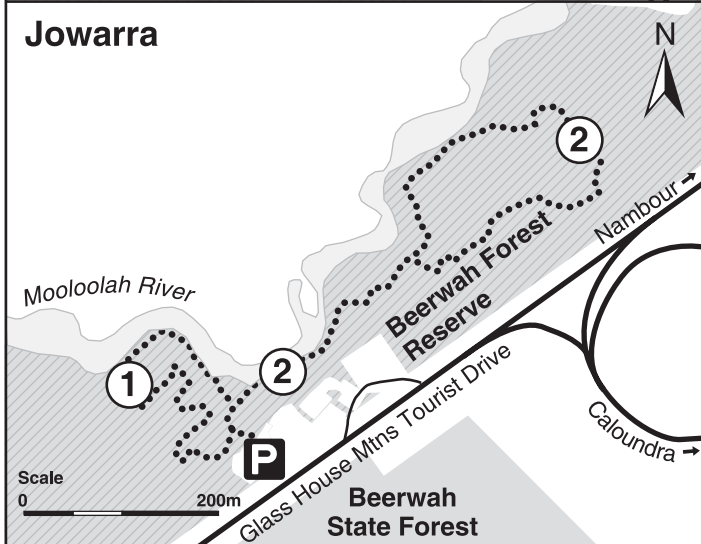

Glass House Mountains walking tracks

May 2007

| Legend | | | |
|--------|-------------------|--|------------------------|
| | National park | | Walking track |
| | Conservation park | | Steep hiking trail |
| | Forest reserve | | Railway |
| | State forest | | Viewpoint |
| | Major road | | Toilets |
| | Minor road | | Parking area |
| | Gravel road | | Sheltered picnic table |
| | Places to visit | | |