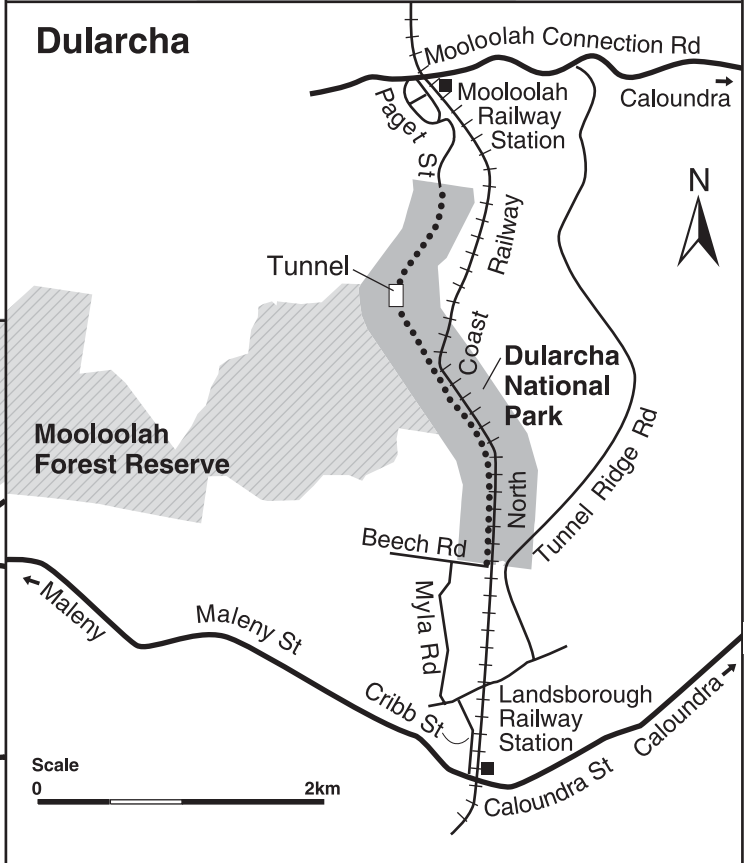

Glass House Mountains walking tracks

May 2007

| Legend | | | |
|--------|-------------------|--|------------------------|
| | National park | | Walking track |
| | Conservation park | | Steep hiking trail |
| | Forest reserve | | Railway |
| | State forest | | Viewpoint |
| | Major road | | Toilets |
| | Minor road | | Parking area |
| | Gravel road | | Sheltered picnic table |
| | Places to visit | | |