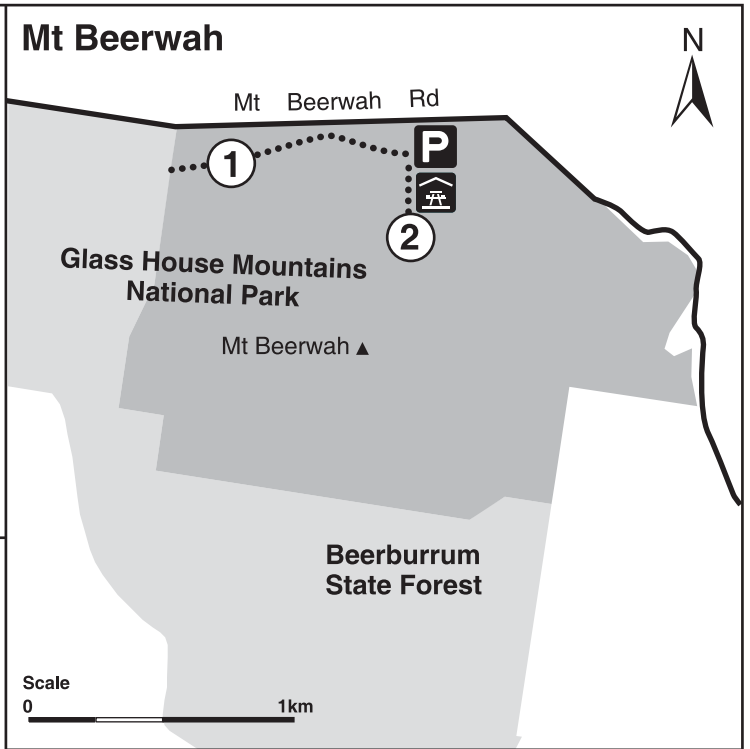

Glass House Mountains walking tracks

May 2007

| Legend | | | |
|--------|-------------------|--|------------------------|
| | National park | | Walking track |
| | Conservation park | | Steep hiking trail |
| | Forest reserve | | Railway |
| | State forest | | Viewpoint |
| | Major road | | Toilets |
| | Minor road | | Parking area |
| | Gravel road | | Sheltered picnic table |
| | Places to visit | | |