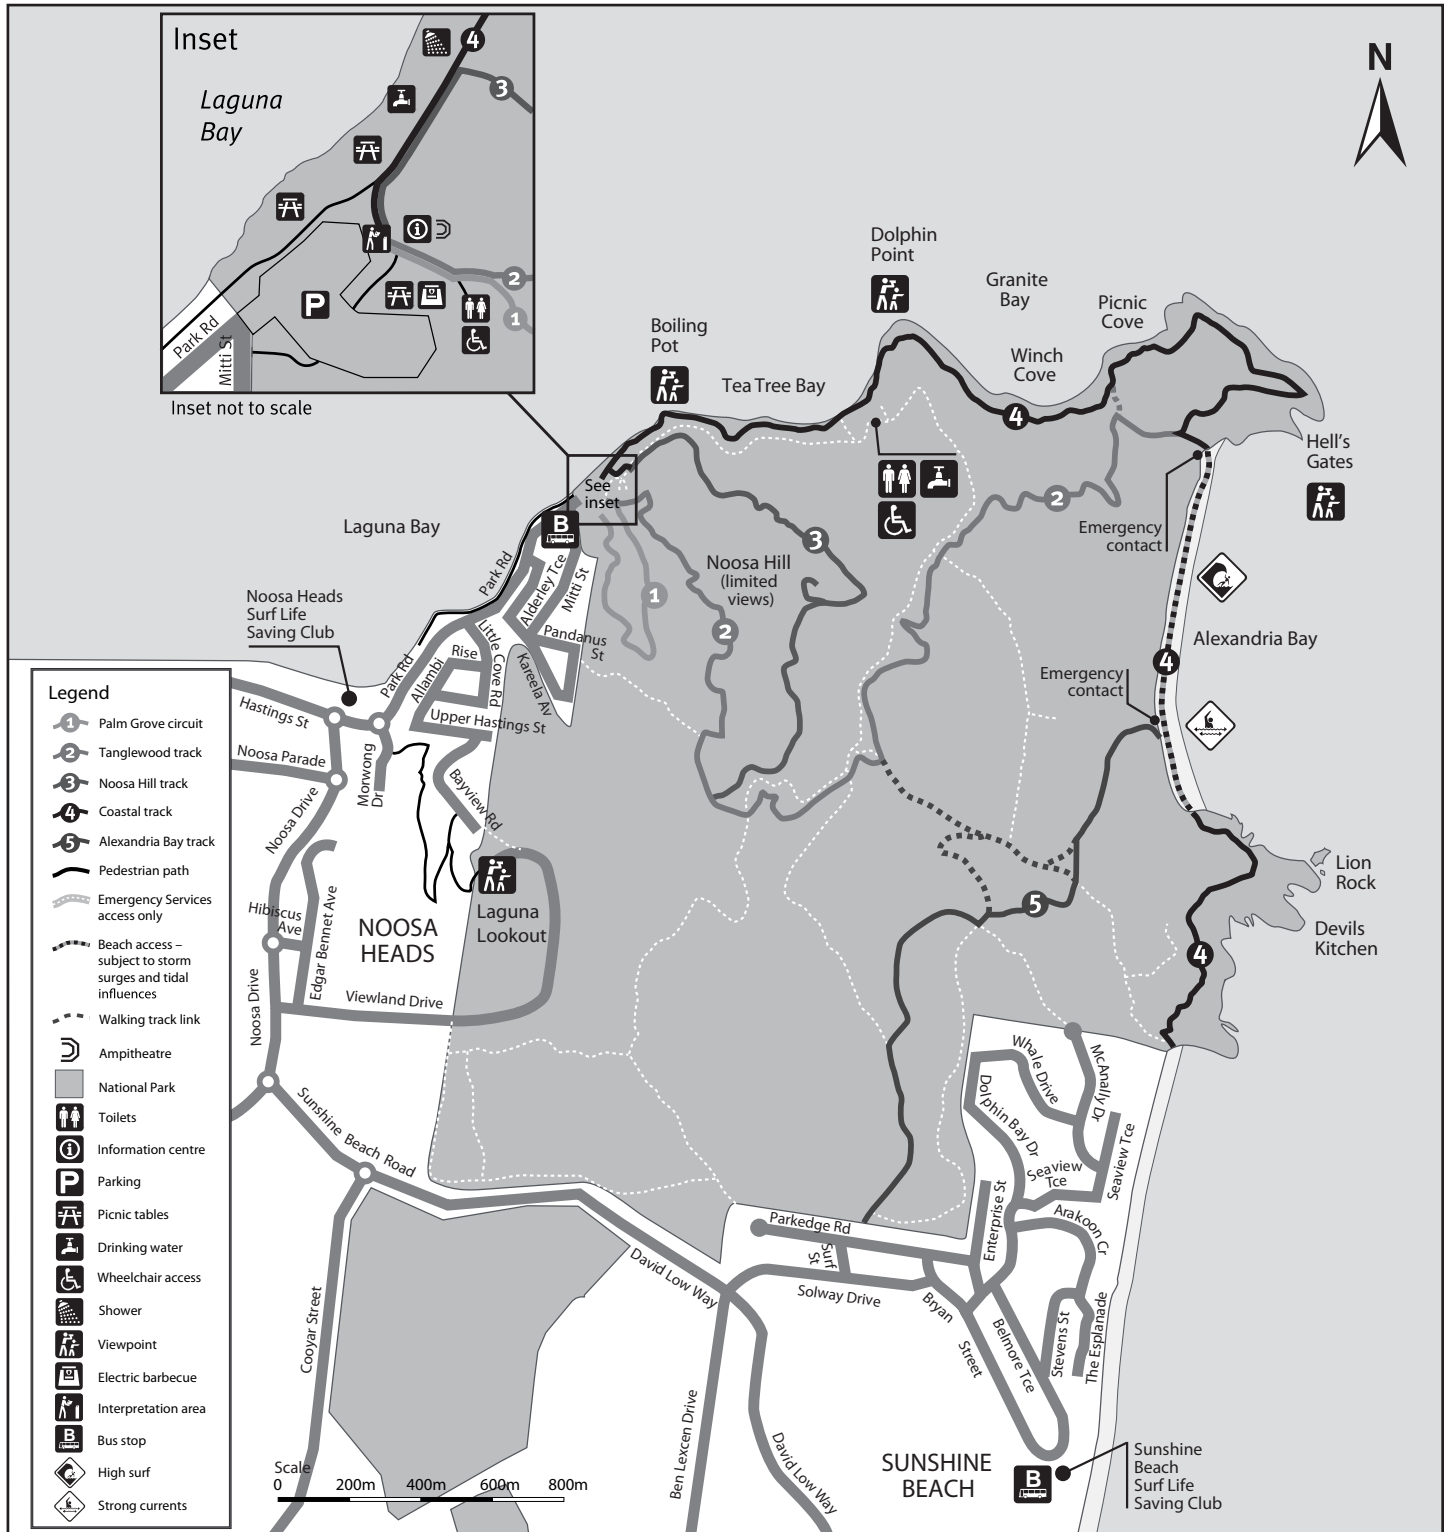

# Noosa National Park (Headland section)

May 2007

© State of Queensland. Environmental Protection Agency MA269